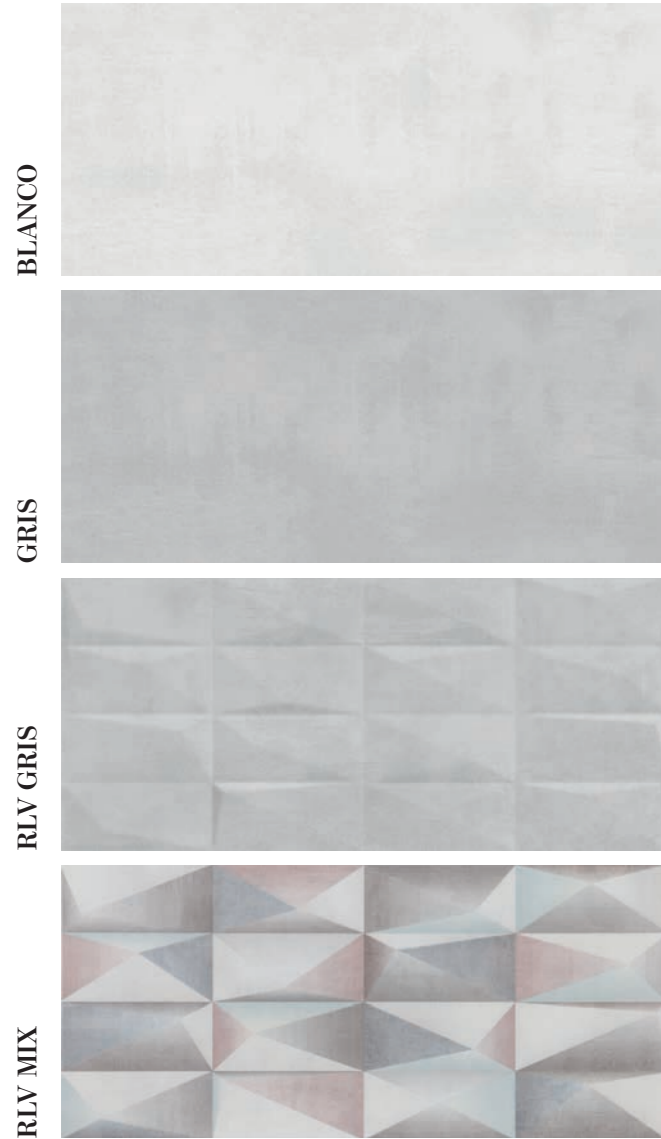

CITIZEN

WHITE BODY TILES

Sizes / Formatos

RECTIFIED

36x80 · 14" x32"

M042 / RLV M043

Recommended Flooring / Pavimentos sugeridos : ARKETY