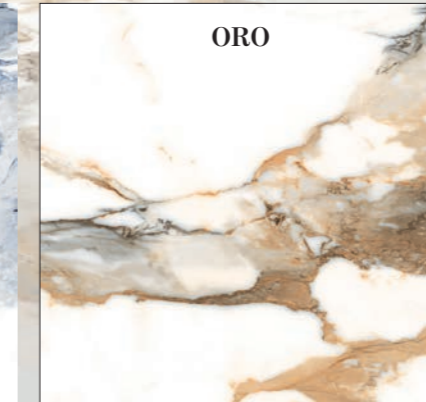

VALERIA

GLAZED PORCELAIN

Sizes / Formatos

GLOSSY GLAZED RECTIFIED

GLOSSY GLAZED

M126 60x60 · 24"x24"

M124 60,8x60,8 · 24"x24"

Valeria Oro
60x60 /
24"x24"

BLUE

ORO

PLATA

REVAN

GLAZED PORCELAIN

Sizes / Formatos

NATURAL RECTIFIED

NATURAL

M106 60x60 · 24"x24"

M108 60,8x60,8 · 24"x24"

Revan Plata
60x60 /
24"x24"

ORO

PLATA