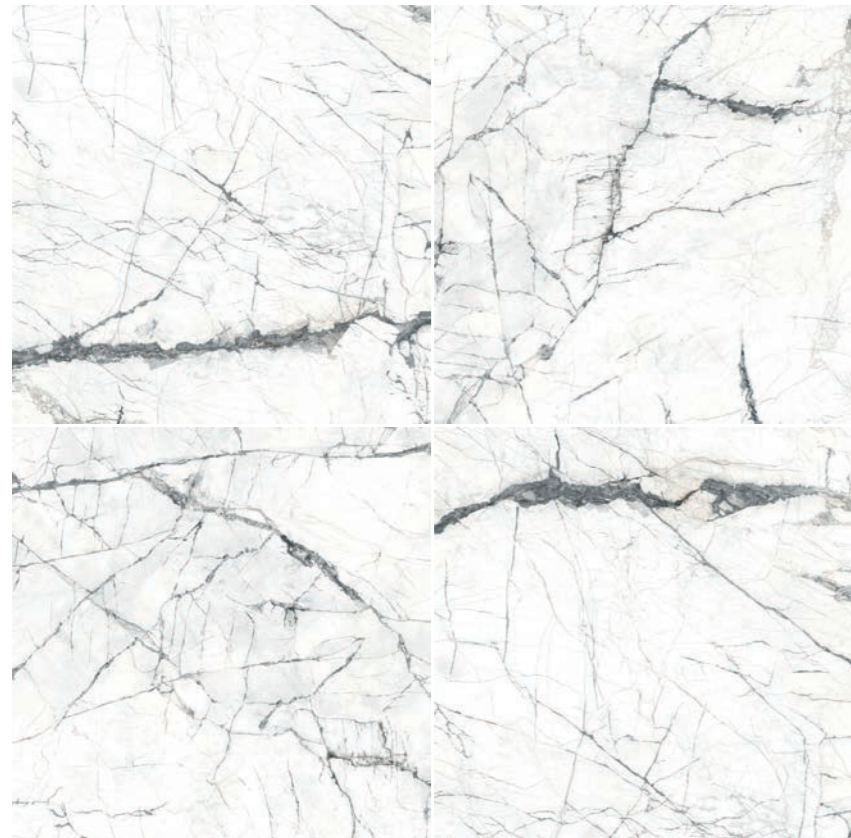

KAIROS

POLISHED PORCELAIN

Sizes / Formatos

POLISHED RECTIFIED

M085 60x120 · 24"x48"

M084 30x60 · 12"x24"

M111 120x120 · 48"x48"

M102 90x90 · 36"x36"

M105 60x60 · 24"x24"

All mosaics
page 392
Todos los
mosaicos pág. 392

Shade Variation / Variación Gráfica

Kairos Blanco
90x90 /
36"x36"