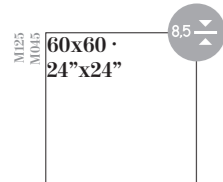

# FONTANA - TREVI

GLAZED PORCELAIN

Sizes / Formatos

GLOSSY GLAZED RECTIFIED -  
NATURAL RECTIFIED

GLOSSY GLAZED -  
NATURAL

FONTANA BLANCO (MATT)

TREVI BLANCO (GLOSSY)

Trevi Blanco  
60,8x60,8 /  
24"x24"