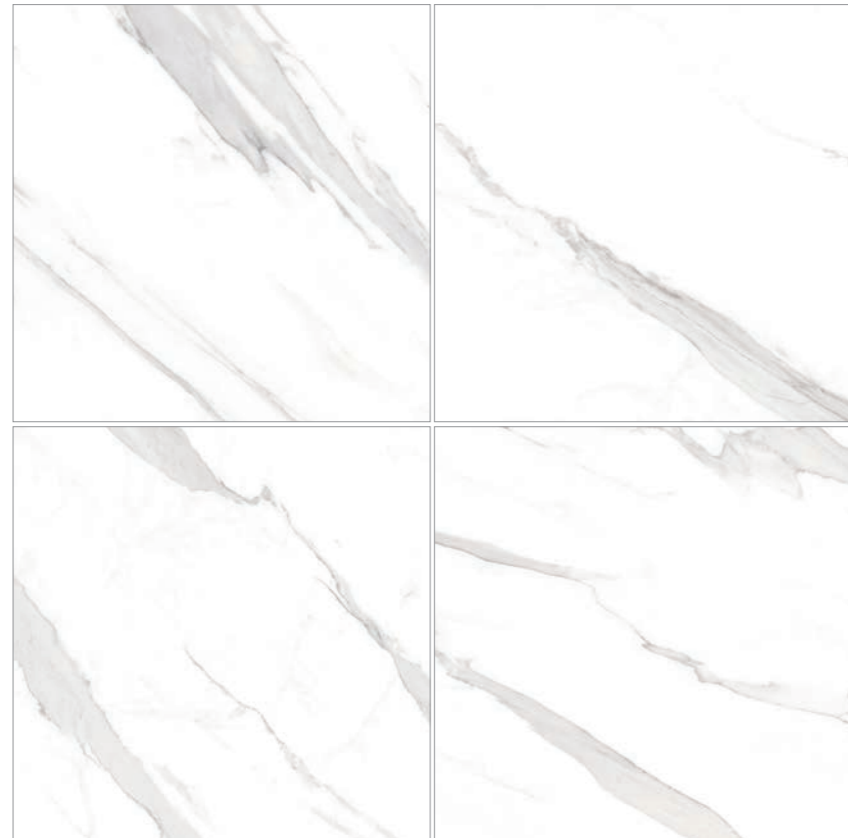

STATUARY

POLISHED PORCELAIN

Sizes / Formatos

POLISHED RECTIFIED · NATURAL RECTIFIED

M065 M062	60x120 · 24"x48"
M054 M051	30x60 · 12"x24"
M111 M103	120x120 · 48"x48"
M055 M056 M053 M052	90x90 · 36"x36"
	75x75 · 30"x30"
	60x60 · 24"x24"

M074 M136	9x30 / 3,5"x12"
	All mosaics page 392 Todos los mosaicos pág. 392

Shade Variation / Variación Gráfica

Statuary Blanco

60x120 /
24"x48"