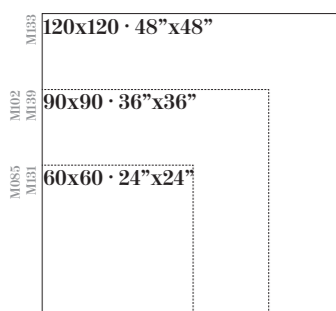

DANTE

POLISHED PORCELAIN

Sizes / Formatos

POLISHED RECTIFIED · NATURAL RECTIFIED