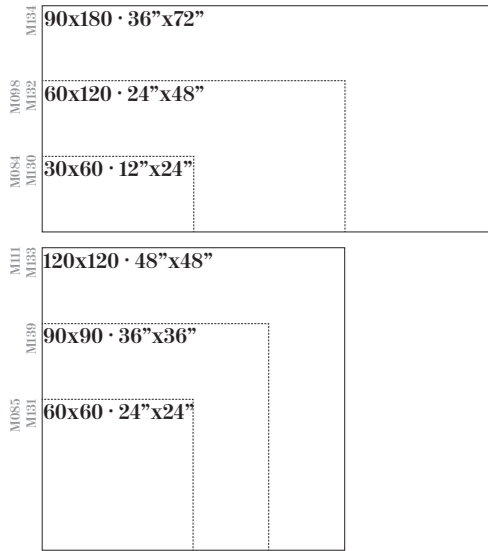

MAGDA

POLISHED PORCELAIN

Sizes / Formatos

POLISHED RECTIFIED · NATURAL RECTIFIED