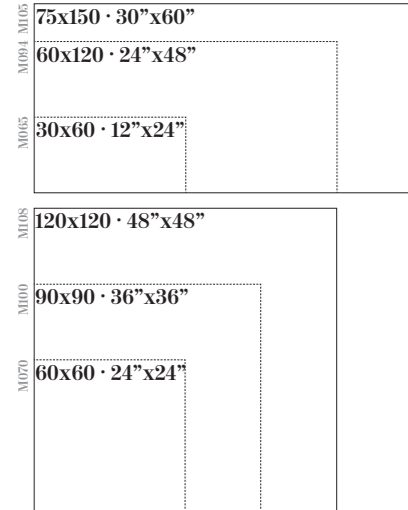

GROUND

PORCELAIN TILES

Sizes / Formatos

NATURAL RECTIFIED