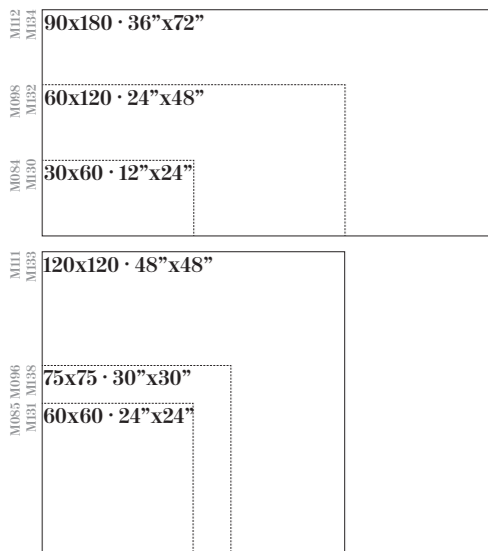

CRASH

POLISHED PORCELAIN

Sizes / Formatos

POLISHED RECTIFIED · NATURAL RECTIFIED NATURAL