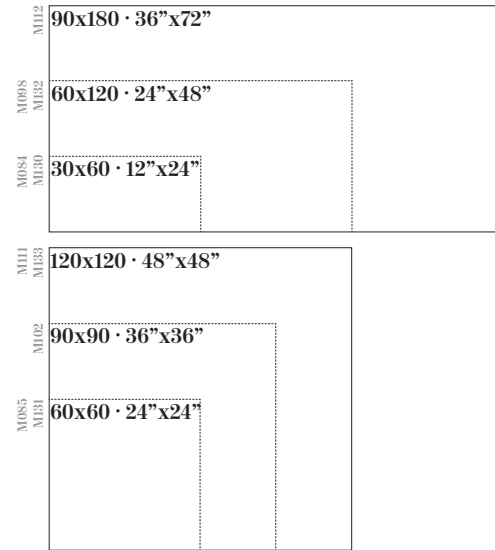

# AURORA

POLISHED PORCELAIN

Sizes / Formatos

POLISHED RECTIFIED · NATURAL RECTIFIED

Shade Variation / Variación Gráfica

Aurora Gold  
120x120 /  
48" x 48"