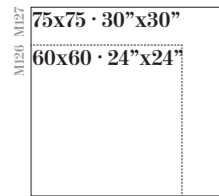

# ATHENS

GLAZED PORCELAIN

Sizes / Formatos

GLOSSY GLAZED RECTIFIED

GLOSSY GLAZED

Athens Blanco  
60x60 /  
24"x24"

BLANCO

MARFIL