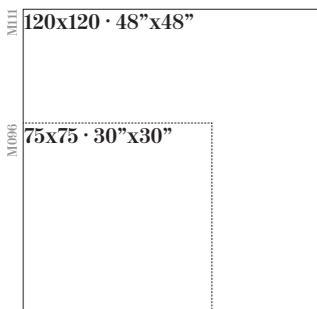

REGENT

POLISHED PORCELAIN

Sizes / Formatos

POLISHED RECTIFIED