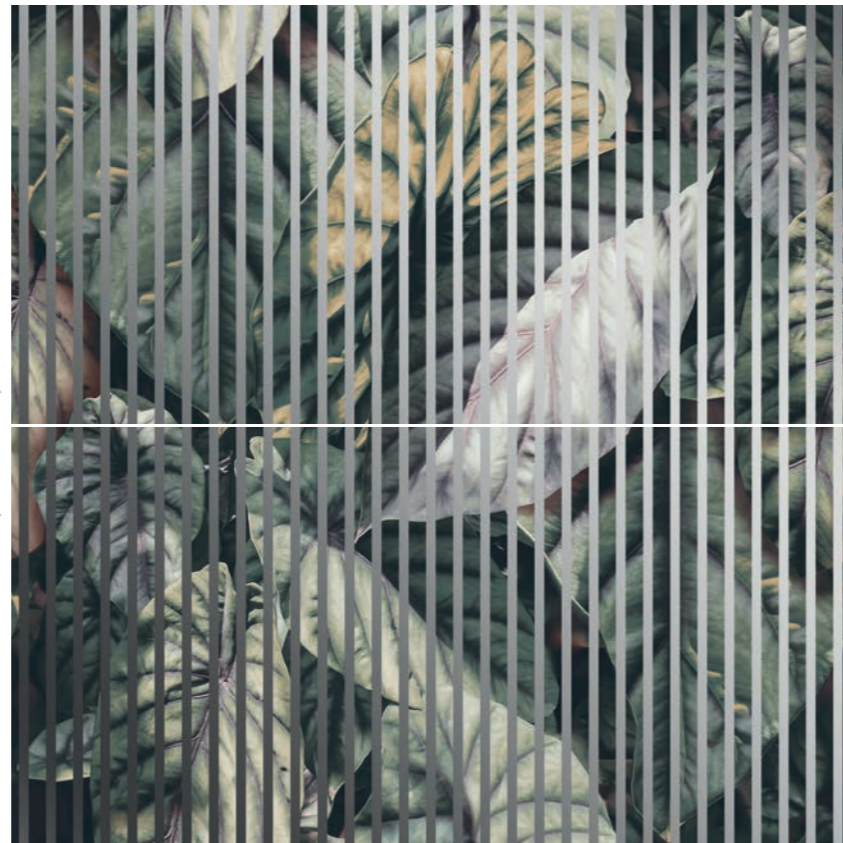

# TROPIC

PORCELAIN TILES

Sizes / Formatos

NATURAL RECTIFIED

60x120 · 24"x48"

TROPIC 120x120 / 48"x48" (Set 2 PCS)

Tropic

60x120 /  
24"x48"