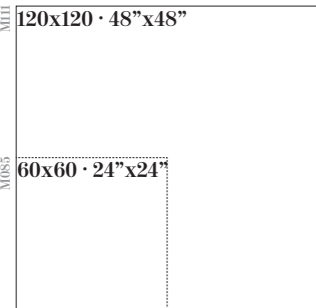

# OIKOS

POLISHED PORCELAIN

Sizes / Formatos

POLISHED RECTIFIED

NATURAL

25,8x29 /  
10"x11"

DCOF>0,42

Only Available Blue  
Solo disponible Blue