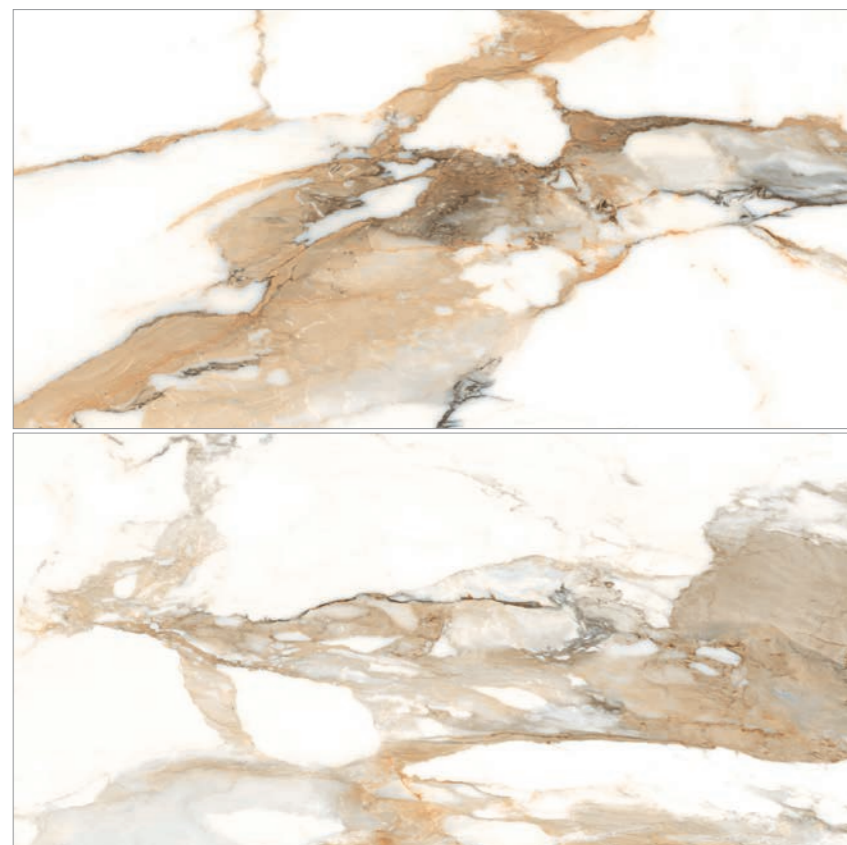

# CRASH

POLISHED PORCELAIN

Sizes / Formatos

POLISHED RECTIFIED · NATURAL RECTIFIED NATURAL

Shade Variation / Variación Gráfica

Crash Blue  
120x120 /  
48"x48"

Crash Beige  
120x120 /  
48"x48"

Crash Blanco  
120x120 /  
48"x48"