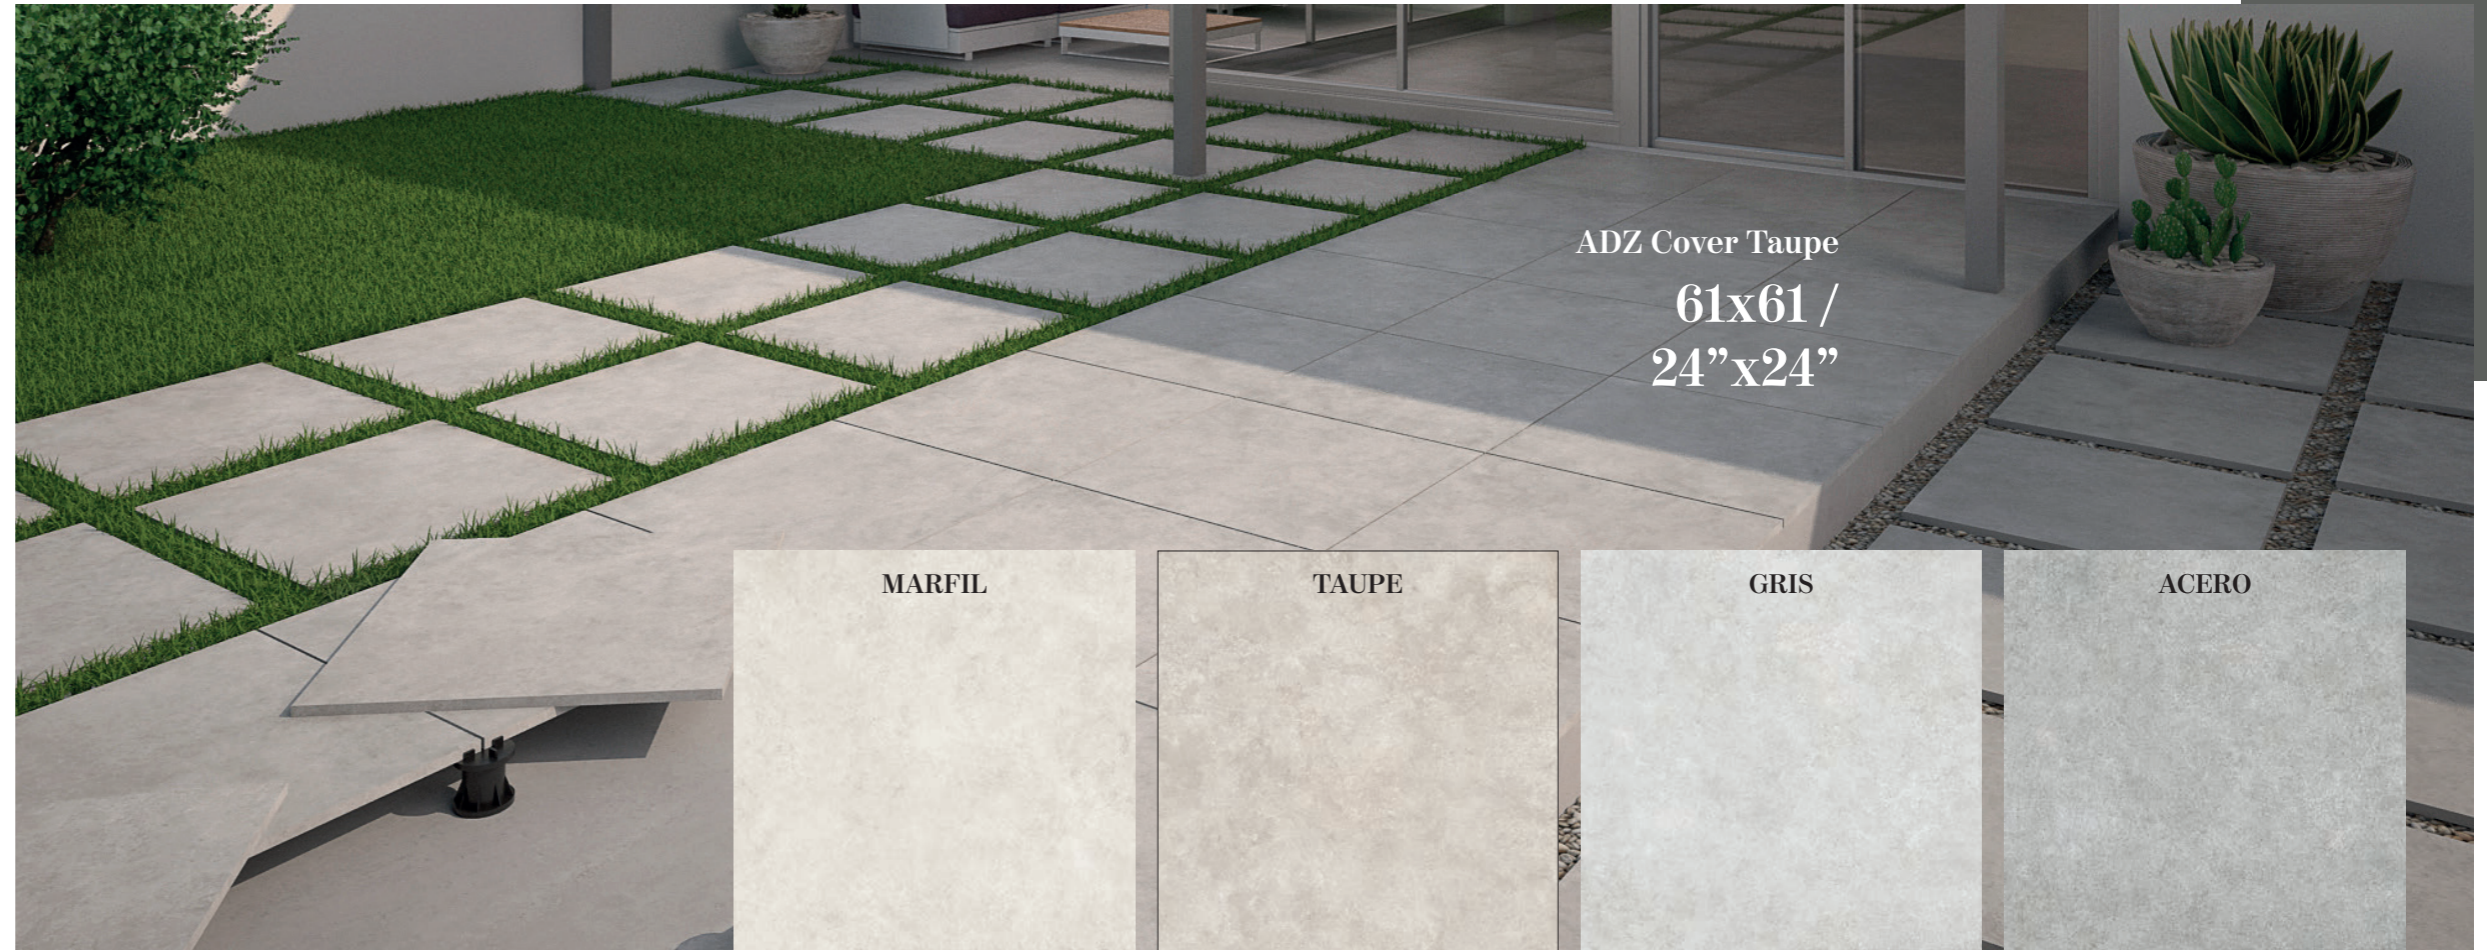

# ADZ COVER

GEOTWO · PORCELAIN TILES

Sizes / Formatos

NATURAL ADZ

MOD 61x61 · 24"x24"

ADZ Cover Taupe

61x61 /  
24"x24"

MARFIL