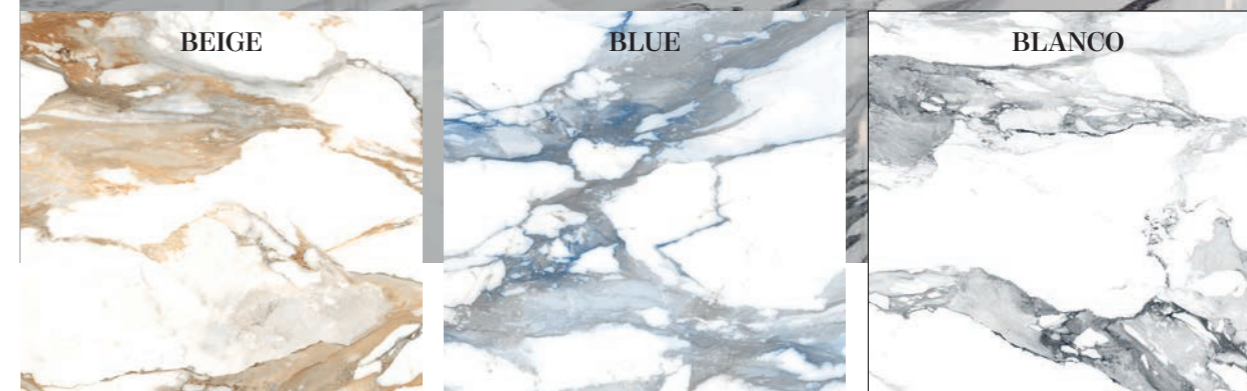

# CRASH

POLISHED PORCELAIN

Sizes / Formatos

POLISHED RECTIFIED · NATURAL RECTIFIED NATURAL

Shade Variation / Variación Gráfica

Crash Blue  
120x120 /  
48"x48"

Crash Beige  
120x120 /  
48"x48"

Crash Blanco  
120x120 /  
48"x48"