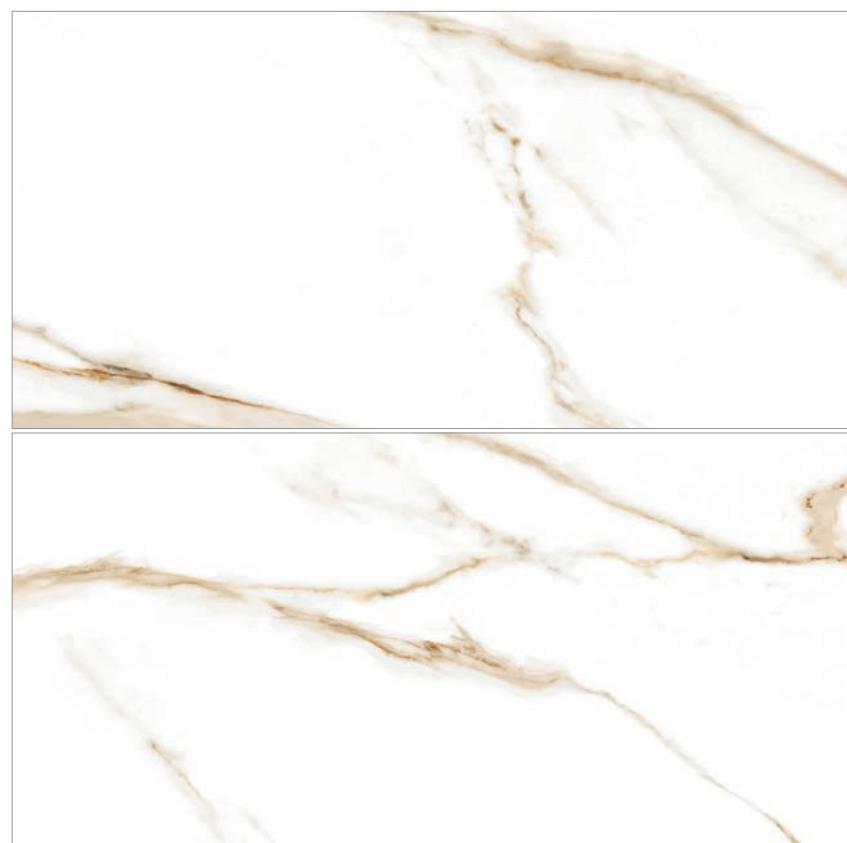

# DANA

GLAZED PORCELAIN

Sizes / Formatos

GLOSSY GLAZED RECTIFIED

GLOSSY GLAZED

Shade Variation / Variación Gráfica

Dana Gold  
60x60 /  
24"x24"