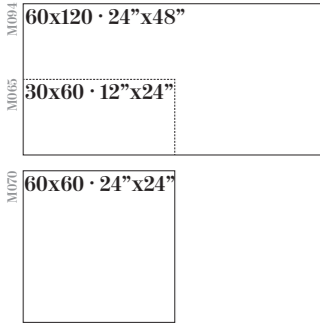

CROMATIC

PORCELAIN TILES

Sizes / Formatos

NATURAL RECTIFIED