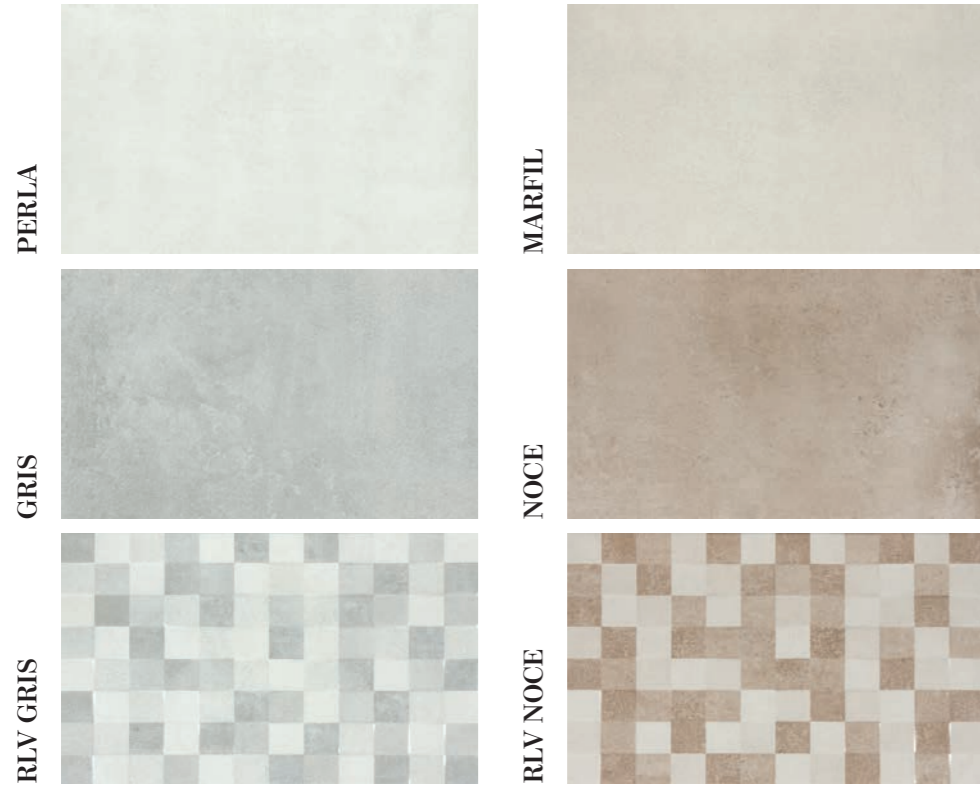

STUDIO

RED BODY

Sizes / Formatos

33x55 /
13"x22"
M01 / RLV M04

Studio Perla
33x55 /
13"x22"

RLV Studio Gris
33x55 /
13"x22"

Monotech Grafito
31,6x31,6 /
12,6"x12,6"

Recommended Flooring / Pavimentos sugeridos : MONOTECH