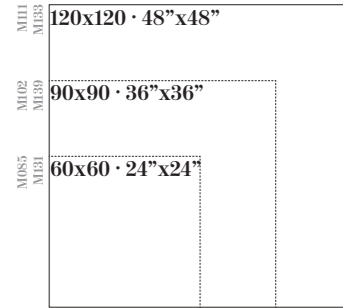

NILO

POLISHED PORCELAIN

Sizes / Formatos

POLISHED RECTIFIED · NATURAL RECTIFIED NATURAL