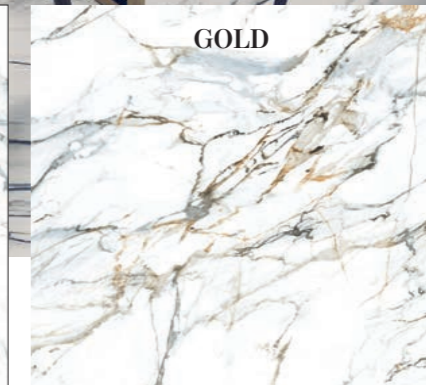

NATURAL

25,8x29 /
10"x11"

DCOF>0,42

Only Available Blue
Solo disponible Blue

All mosaics
page 392
Todos los
mosaicos pág. 392

Shade Variation / Variación Gráfica