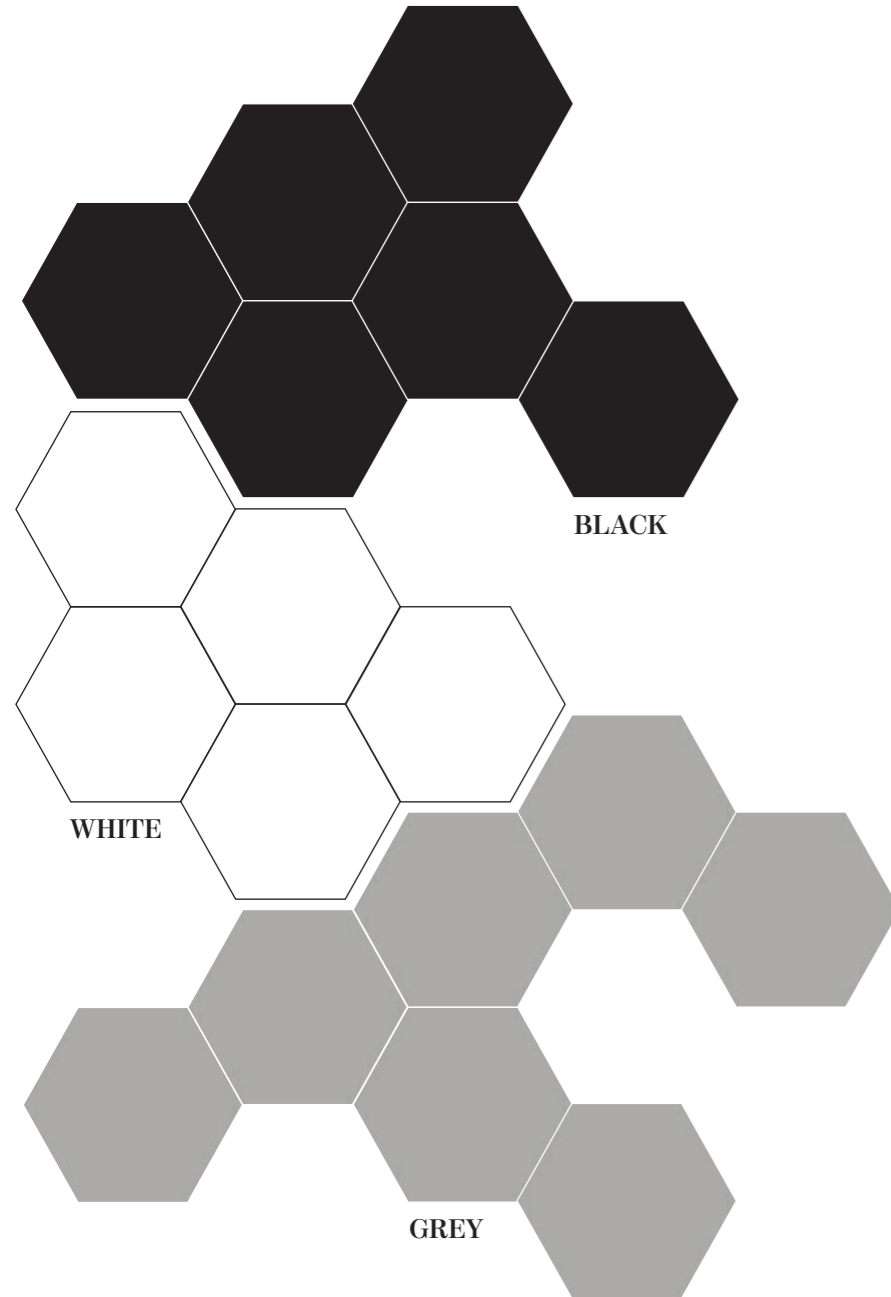

# SOLID

SMALL SIZE · PORCELAIN TILES

Sizes / Formatos

NATURAL