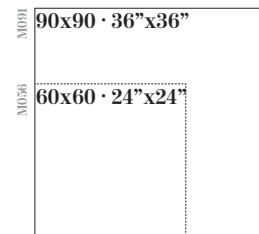

UNIQUE

GLAZED PORCELAIN

Sizes / Formatos

GLOSSY GLAZED RECTIFIED

GLOSSY GLAZED

60x60 · 24"x24"