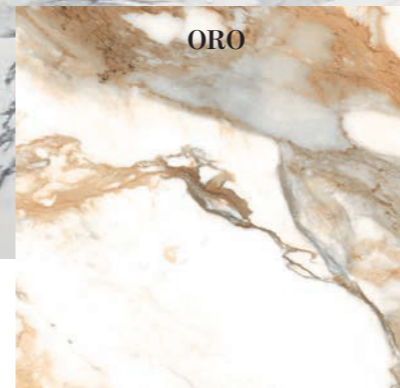

REVAN

GLAZED PORCELAIN

Sizes / Formatos

NATURAL RECTIFIED

NATURAL

M106 60x60 · 24"x24"

M108 60,8x60,8 · 24"x24"

Revan Plata
60x60 /
24"x24"

ORO