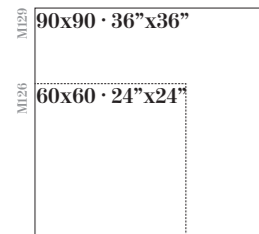

# CALACATTA

GLAZED PORCELAIN

Sizes / Formatos

GLOSSY GLAZED RECTIFIED

GLOSSY GLAZED

60x60 · 24"x24"

BLANCO

GRIS