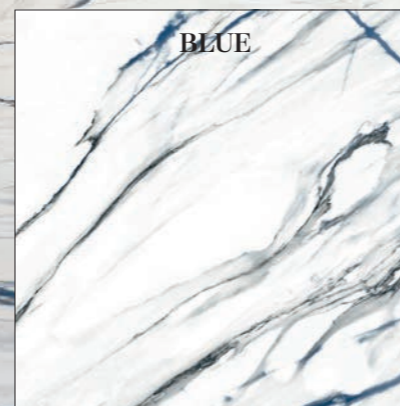

OHIO

GLAZED PORCELAIN

Sizes / Formatos

GLOSSY GLAZED RECTIFIED

GLOSSY GLAZED

M126 60x60 · 24"x24"

M124 60,8x60,8 · 24"x24"

Ohio Blue

60x60 /
24"x24"

AURA

GLAZED PORCELAIN

Sizes / Formatos

GLOSSY GLAZED RECTIFIED

GLOSSY GLAZED

M126 60x60 · 24"x24"

M124 60,8x60,8 · 24"x24"

Aura Perla

60x60 /
24"x24"