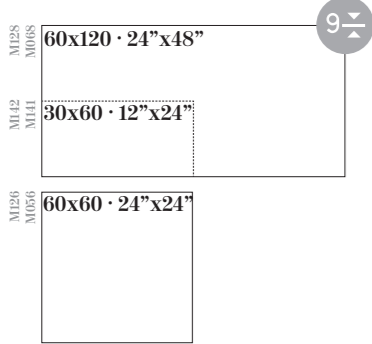

VERTINO

GLAZED PORCELAIN

Sizes / Formatos

GLOSSY GLAZED RECTIFIED -
NATURAL RECTIFIED

GLOSSY GLAZED -
NATURAL