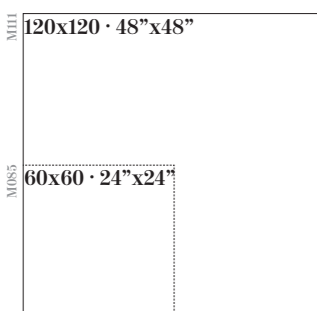

RAVENA

POLISHED PORCELAIN

Sizes / Formatos

POLISHED RECTIFIED