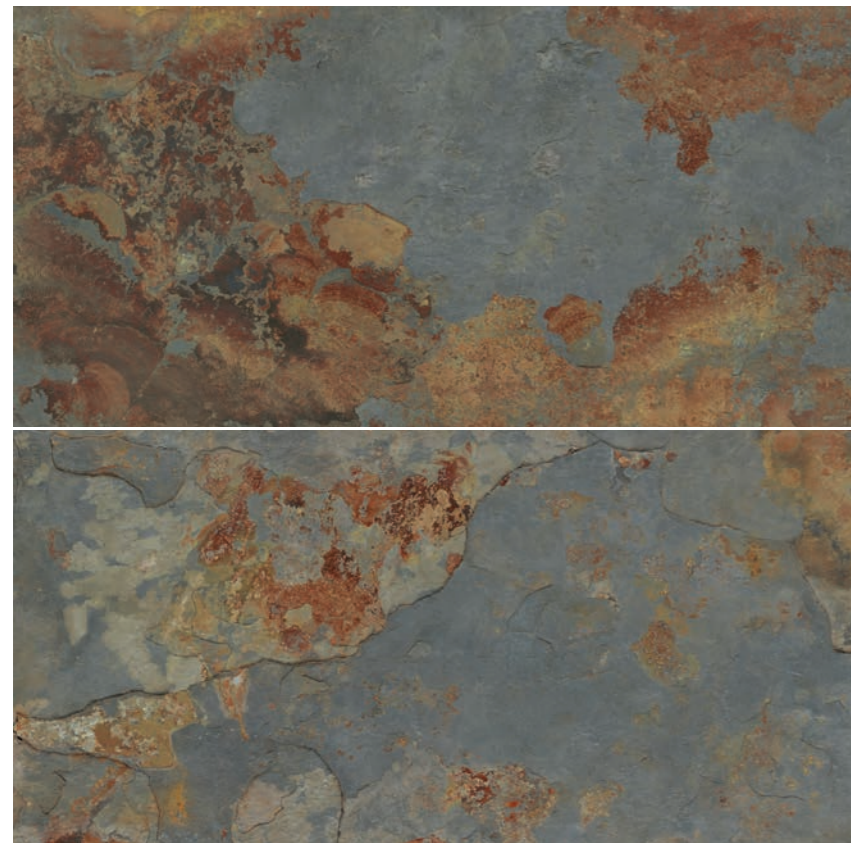

CUMBRIA

GLAZED PORCELAIN

Sizes / Formatos

NATURAL RECTIFIED

NATURAL

MOSA 60x120 · 24"x48"

9

MOSA 60,8x60,8 · 24"x24"

MHL 30x60 · 12"x24"

MOSA 60x60 · 24"x24"

Shade Variation / Variación Gráfica

Cumbria Grey
60x120 /
24"x48"

WHITE

GREY

PEARL

BLACK