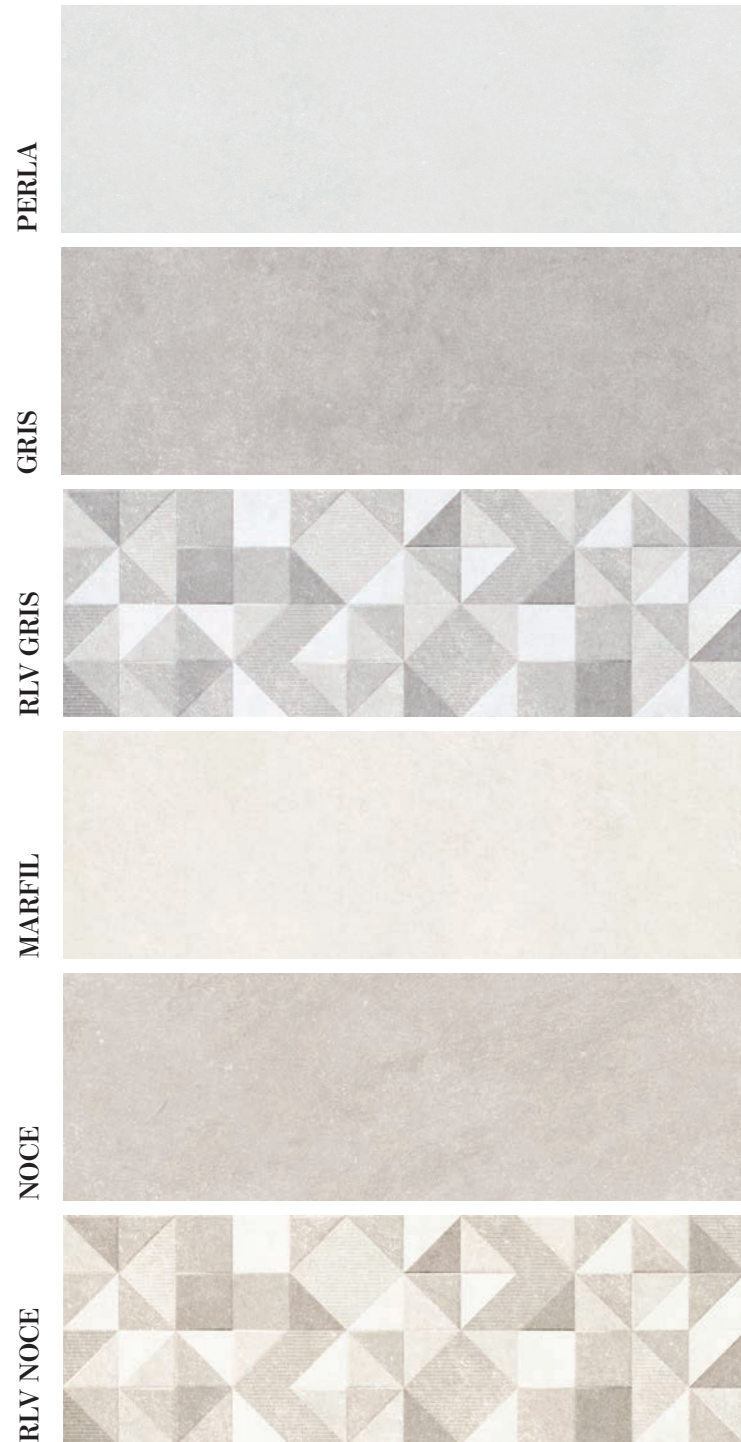

SIBU

WHITE BODY TILES

Sizes / Formatos

RECTIFIED

30x90 · 12"x36"

M057 / RLV M062

PERLA

GRIS

RLV GRIS

MARFIL

NOCE

RLV NOCE

Recommended Flooring / Pavimentos sugeridos : ALESIA