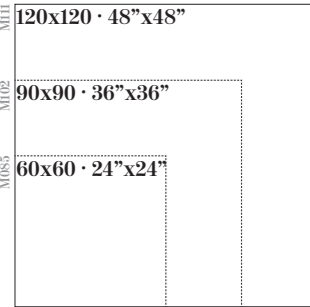

SONANTE

POLISHED PORCELAIN

Sizes / Formatos

POLISHED RECTIFIED