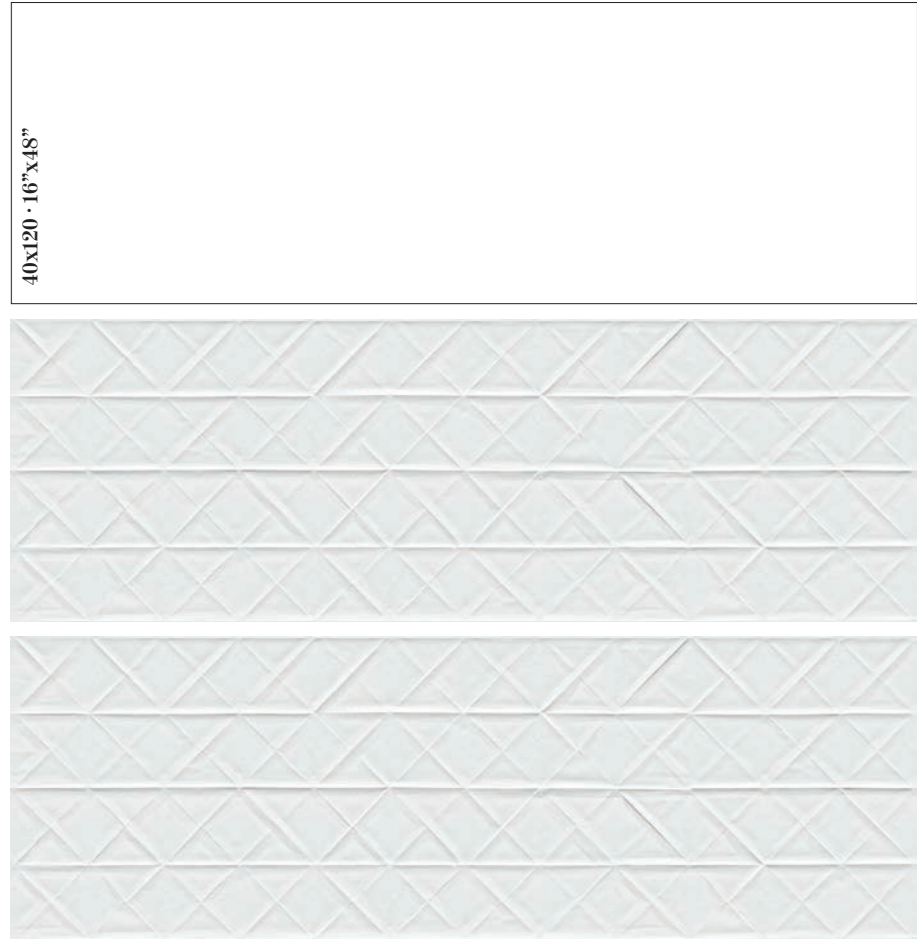

# BLANCOS

WHITE BODY

BLANCO RECT.

40x120 - 16"x48"

M077 / RLV M081

RLV STAR RECT.

RLV LEIA RECT.

RLV Star  
40x120 /  
16"x48"