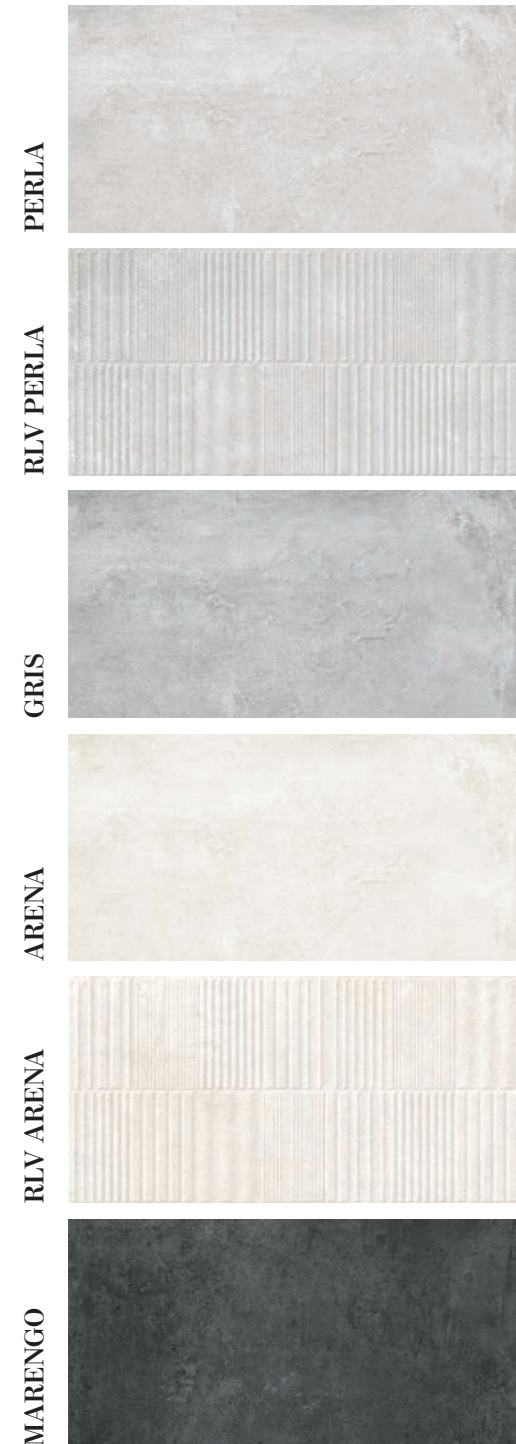

GROUND

WHITE BODY TILES

Sizes / Formatos

RECTIFIED

30x60 · 7
12"x24"

M041 / RLV M047

RLV Ground Perla
30x60 /
12"x24"